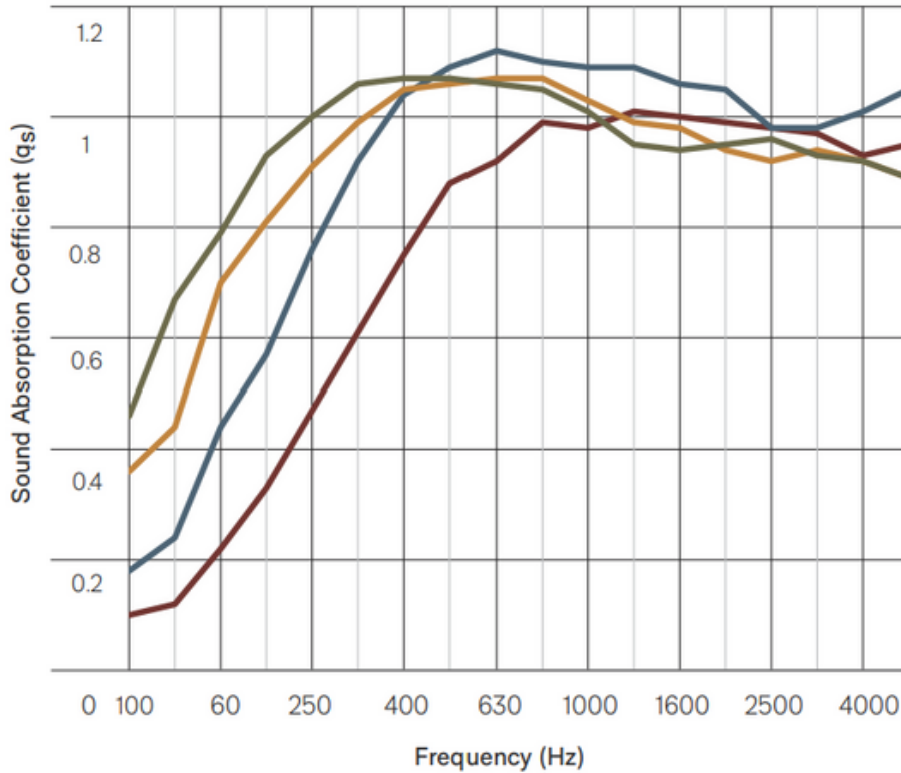

SCORE AND TEST RESULTS

Frequency (Hz)	125	250	500	1000	2000	4000	NRC
25mm	0.15	0.45	0.85	1.00	1.00	0.95	0.85
50mm	0.30	0.75	1.10	1.10	1.05	1.00	1.00
75mm	0.50	0.90	1.05	1.05	0.95	0.90	1.00
100mm	0.65	1.00	1.05	1.00	0.95	0.90	1.00

- Quiespace® Panel 25mm
  – test no. T0712 -18
- Quiespace® Panel 50mm
  – test no. T1228 -8
- Quiespace® Panel 75mm
  – test no. T1905-4
- Quiespace® Panel 100mm
  – test no. T1905-5